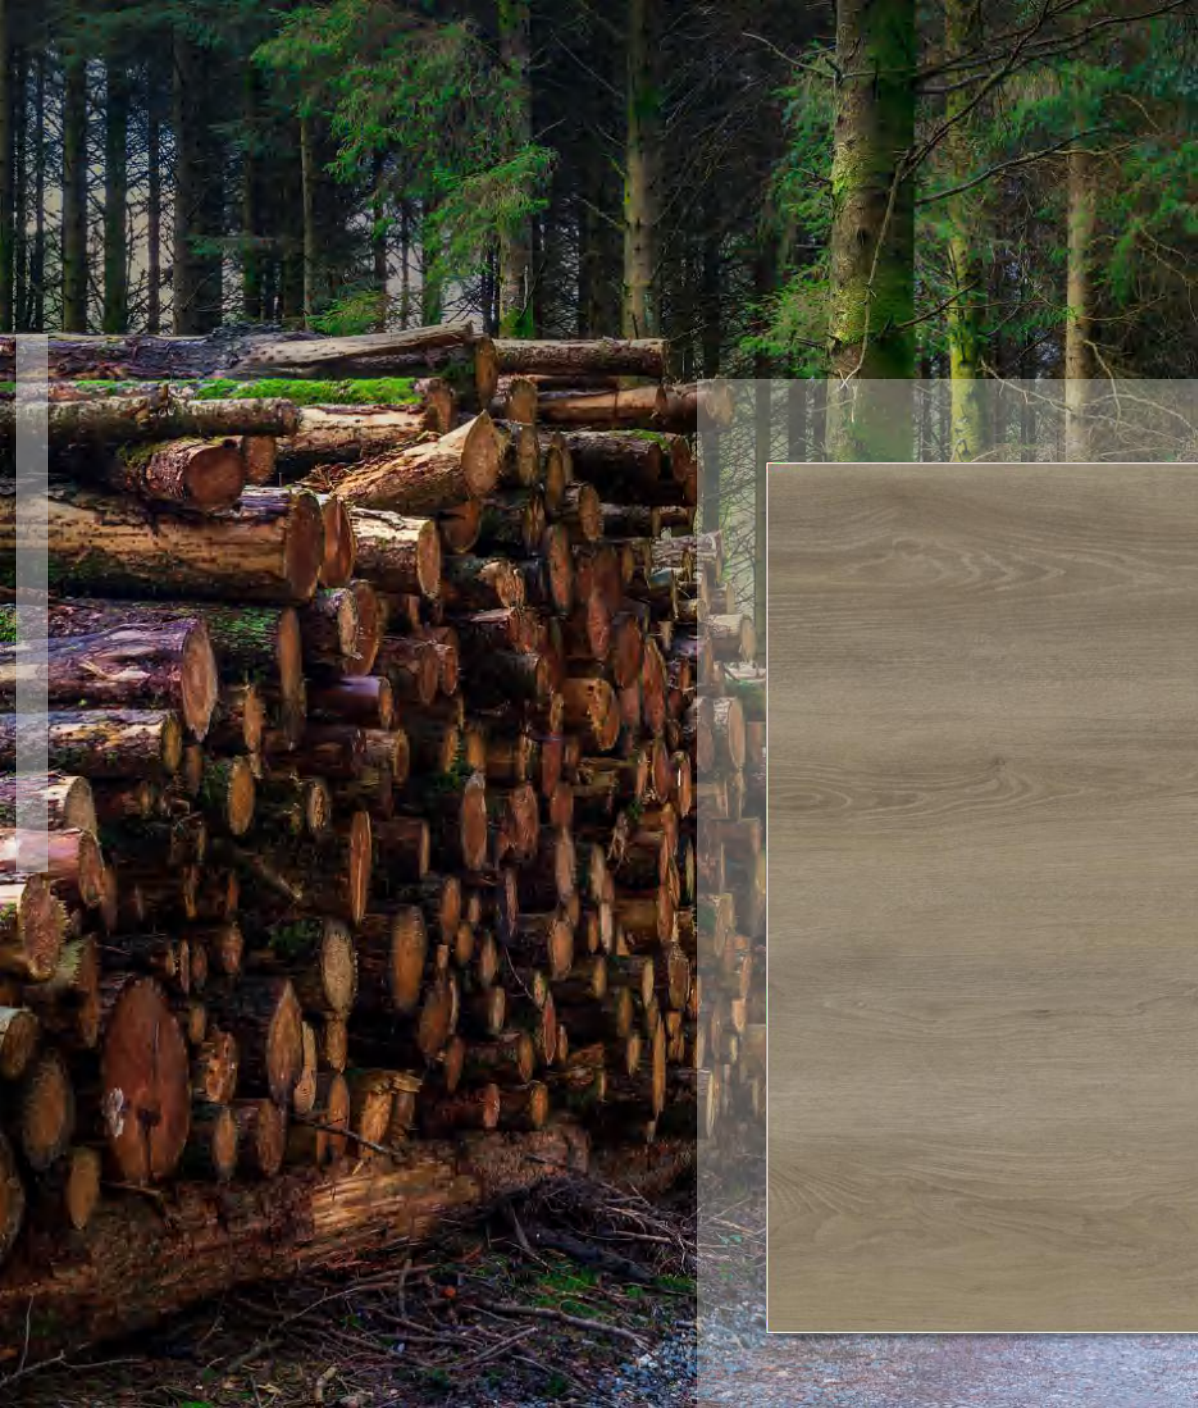

UP6003-008
1000*1890mm