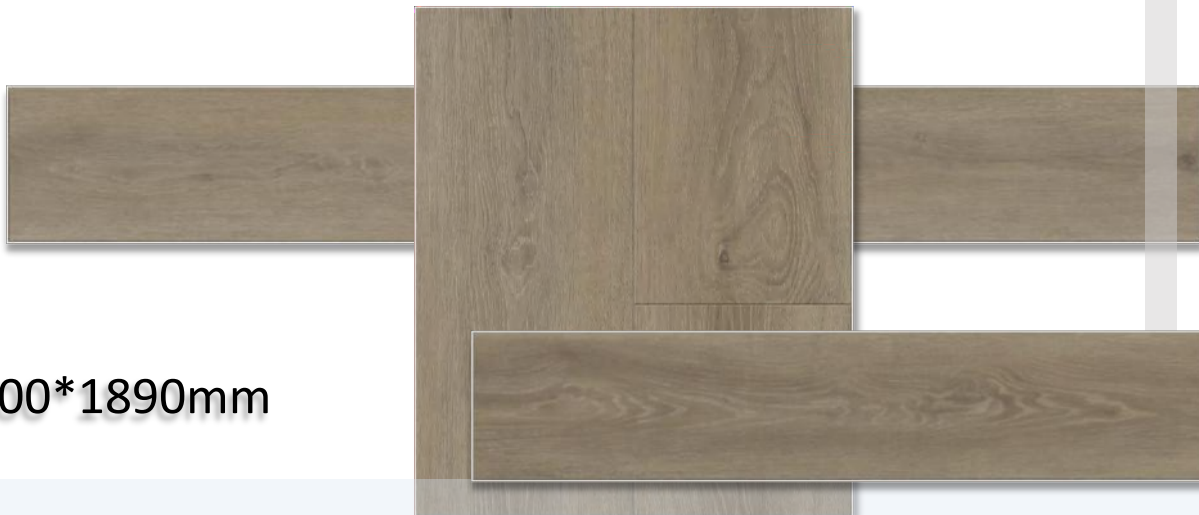

1300*1270mm

The image is a composite. On the left, a large, ancient tree trunk with thick, textured bark stands in a forest. The text 'Excellence Comes From High Quality' is overlaid in a white, elegant serif font. On the right, a large, dark wood panel with a vertical grain pattern is shown, representing the product. A small grey box at the bottom right contains the product code and dimensions.

*Excellence
Comes From
High Quality*

UP2004
1300*1270mm

1300*1270mm

UP6003-008
1000*1890mm

1000*1890mm

UP6004-008

1000*1890mm

1000*1890mm

*Excellent
Comes
High Q*

UP6005
1000*1890mm

1000*1890mm

UP7001
1300*1890mm

1300*1890mm

*THE
END*