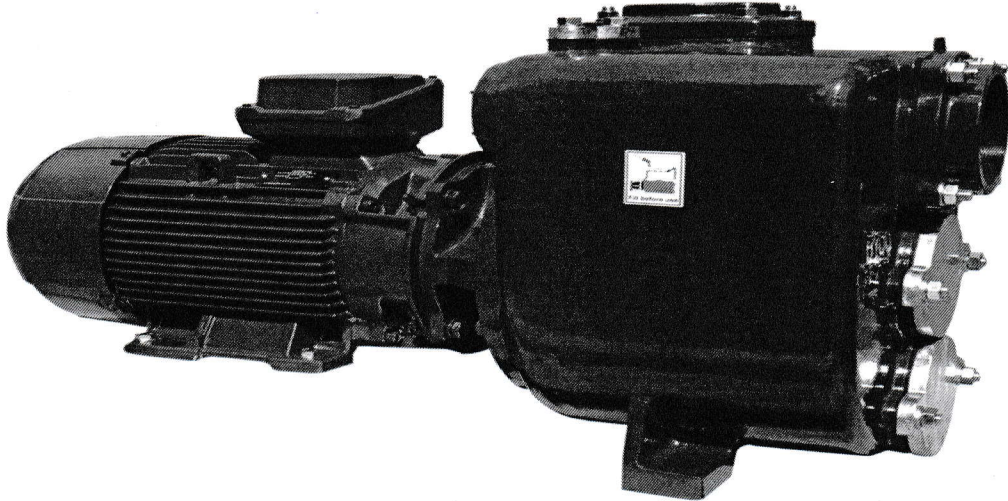

Product:Self Priming Centrifugal Pump HT28500-631

(Pump Parts Number):HT28500-631

(PUMP PARTS NUMBER): HT28500-631

We would appreciate your earliest reply regarding price and delivery time(s) of the following item below:

Machine Type	HT28500-631
Max. flow	140 m ³ /hour
Max. head	18 mwc
Impeller type	Open impeller
Free passage	46 mm
Pump speed	1450 rpm
Electric motor	7.5 kW - 4 pole
Voltage	400/690V 50 Hz
Pump casing	Cast iron GG20 – 0.6020
Shaft seal	Mechanical seal
Frequency	50 Hz

Kindly send us your offer urgently with pricing and availability of 40X
Self Priming Centrifugal Pump HT28500-631:

Please, send us your offer as soon as possible.Thank you